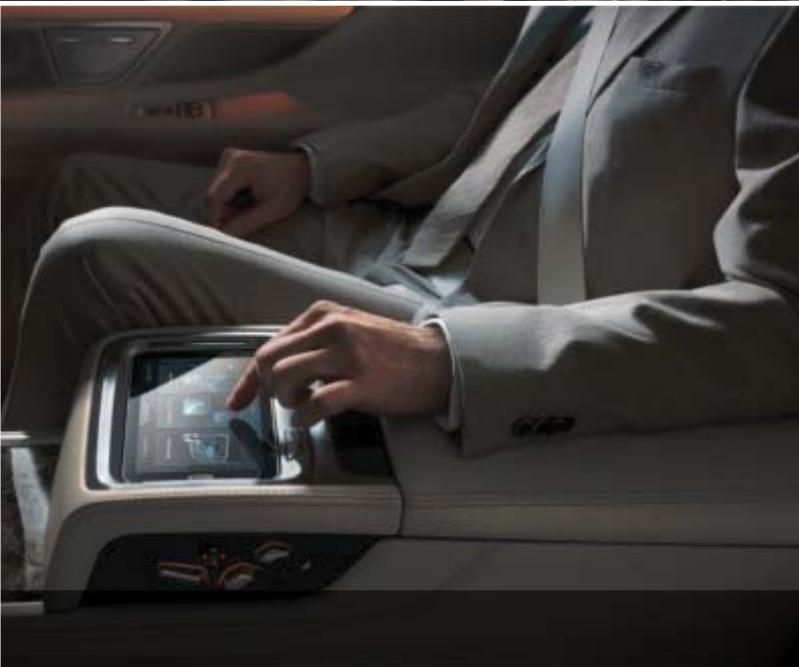

Otto's

**THE ALL-NEW BMW 7 SERIES:
LUXURY REINVENTED.**

THE ALL-NEW BMW 7 SERIES: **LUXURY REINVENTED.**

Ground-breaking innovation, dynamic performance and exquisite design are the defining qualities of the all-new BMW 7 Series. Features such as BMW Gesture Control, Touch Command, and Executive Lounge seating make the latest 7 Series more exciting and luxurious than ever.

LED LIGHT CARPET

The LED Light Carpet creates a stunning lighting scenario on the ground in front of the doors. You'll be greeted like a VIP every time.

YOU'RE IN CONTROL. **ALWAYS.**

The new BMW 7 Series offers the most innovative and intuitive cabin to date.

The optional BMW Gesture Control, with 3D infrared camera technology, allows drivers to access various functions (such as playback volume and telephone calls) by simply moving fingers or a hand. BMW Touch Command, a built-in Android™ tablet with a 7" screen, enables passengers to surf the internet, control lighting and enjoy an array of entertainment and wellbeing functions. The BMW Display Key offers a range of useful functions via the integrated LCD touchscreen.

Touch Command Tablet

Display Key

ENTERTAIN YOURSELF: **STAY CONNECTED.**

Travel in pleasure. Passengers in the luxurious rear seats of the BMW 7 Series enjoy a variety of entertainment functions, thanks to the Executive Lounge rear console and BMW Touch Command. The 16-speaker, 1,400-watt Bowers & Wilkins Diamond surround sound system offers outstanding, studio-quality sound throughout the cabin.